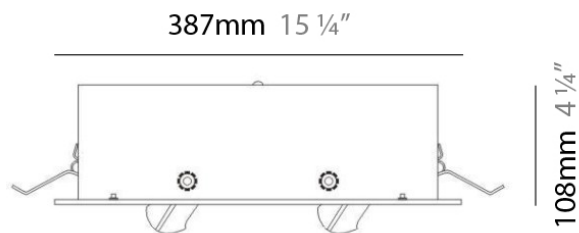

SPACE RECESSED

D96006

PROJECT	
TYPE	
NOTES	
QUANTITY	
DATE	

GENERAL

Series: Space
Brand: Milan
Division: Design
Mounting Type: Recessed
Mounting Location: Ceiling
Subcategory: Downlight

PHYSICAL

Shape: Square
Length (mm): 387
Length (in): 15 1/4
Width (mm): 387
Width (in): 15 1/4
Height (mm): 89
Height (in): 3 1/2
Light Distribution: Direct
Weight (kg): 3.2
Weight (lbs): 7
Diffuser: Glass - Sold Separately
Fixture Finish: Metallic Gray
Fixture Material: Metal

ELECTRICAL

Number of Lamps: 4
Lamp Type: LED Retrofit
Lamp Shape: MR16
Bulb Included: Bulb Not Included
Total Output Wattage (W): 20
Max. Wattage Per Lamp (W): 5
Lamp Base: GU10
Housing: Non - IC rated remodel housing is for use in non - insulated areas or where insulation is at least 3
Input Voltage (V): 120

LED

OPTICAL

RATINGS AND CERTIFICATIONS

Certified By: CSA Certified to UL and CSA Standards
IP rating: IP20